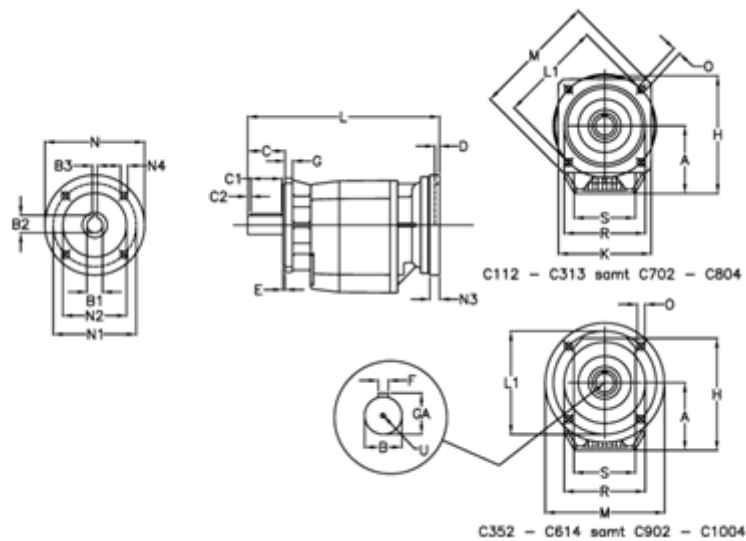

Article number: 40600803132430

Description: Helical gearbox
C802F-31,3-P80B5

Measures

A = 247.0	D = 4.0	L1 = 350	R = 320
B = 80	E = 5	M = 400	S = 300
B1 = 19	F = 22	N = 200	U = M20x42
B2 = 21.8	G = 20	N1 = 165	
B3 = 6	GA = 85.0	N2 = 130	
C = 140	H = 422.0	N3 = 0	
C1 = 110	K = 350	N4 = M10x12	
C2 = 15	L = 533.0	O = 18.0	